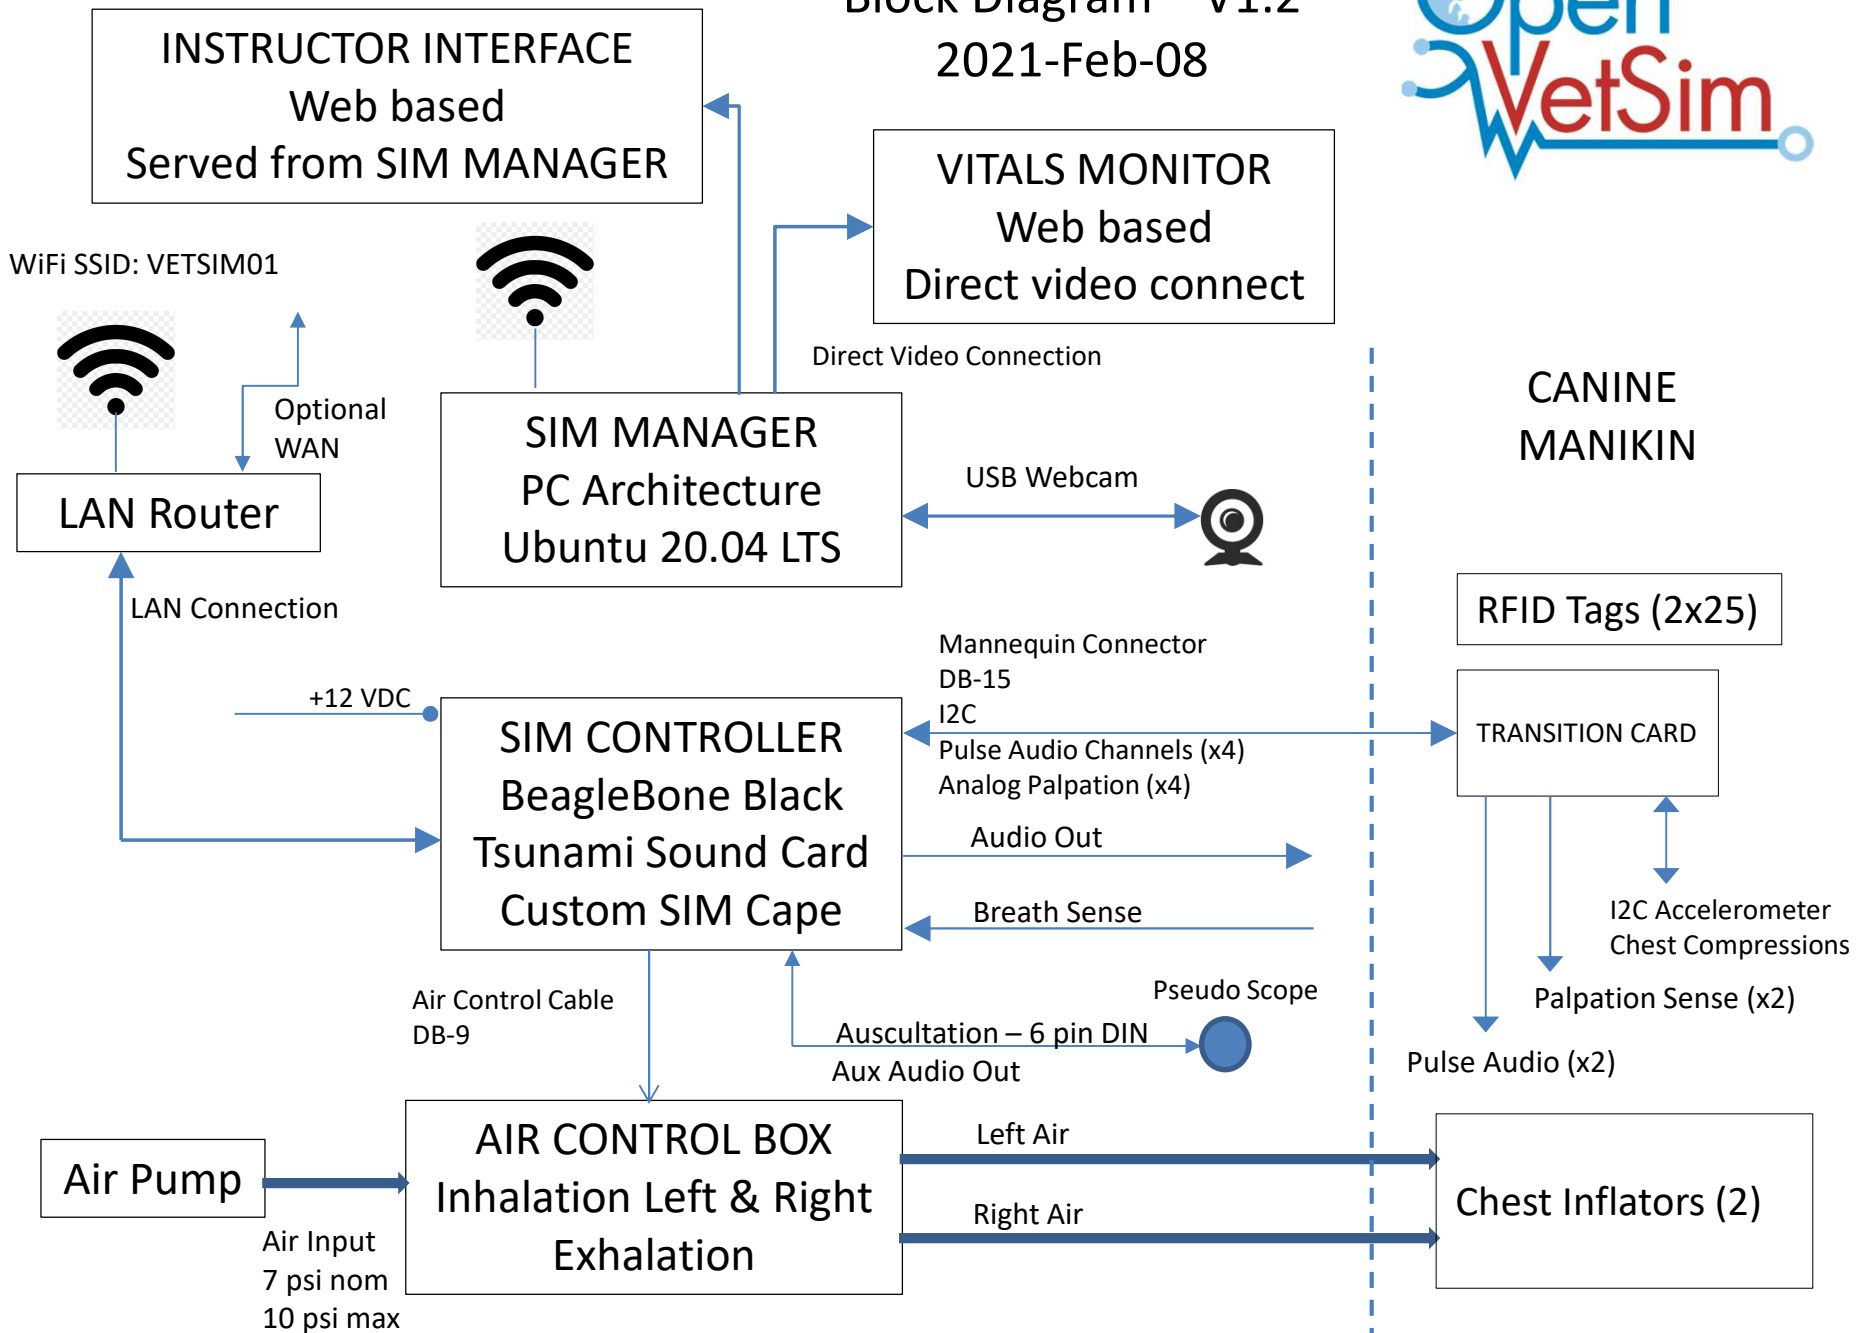

# Cape Expansion Board

# Tsunami Super WAV Trigger Sound Card