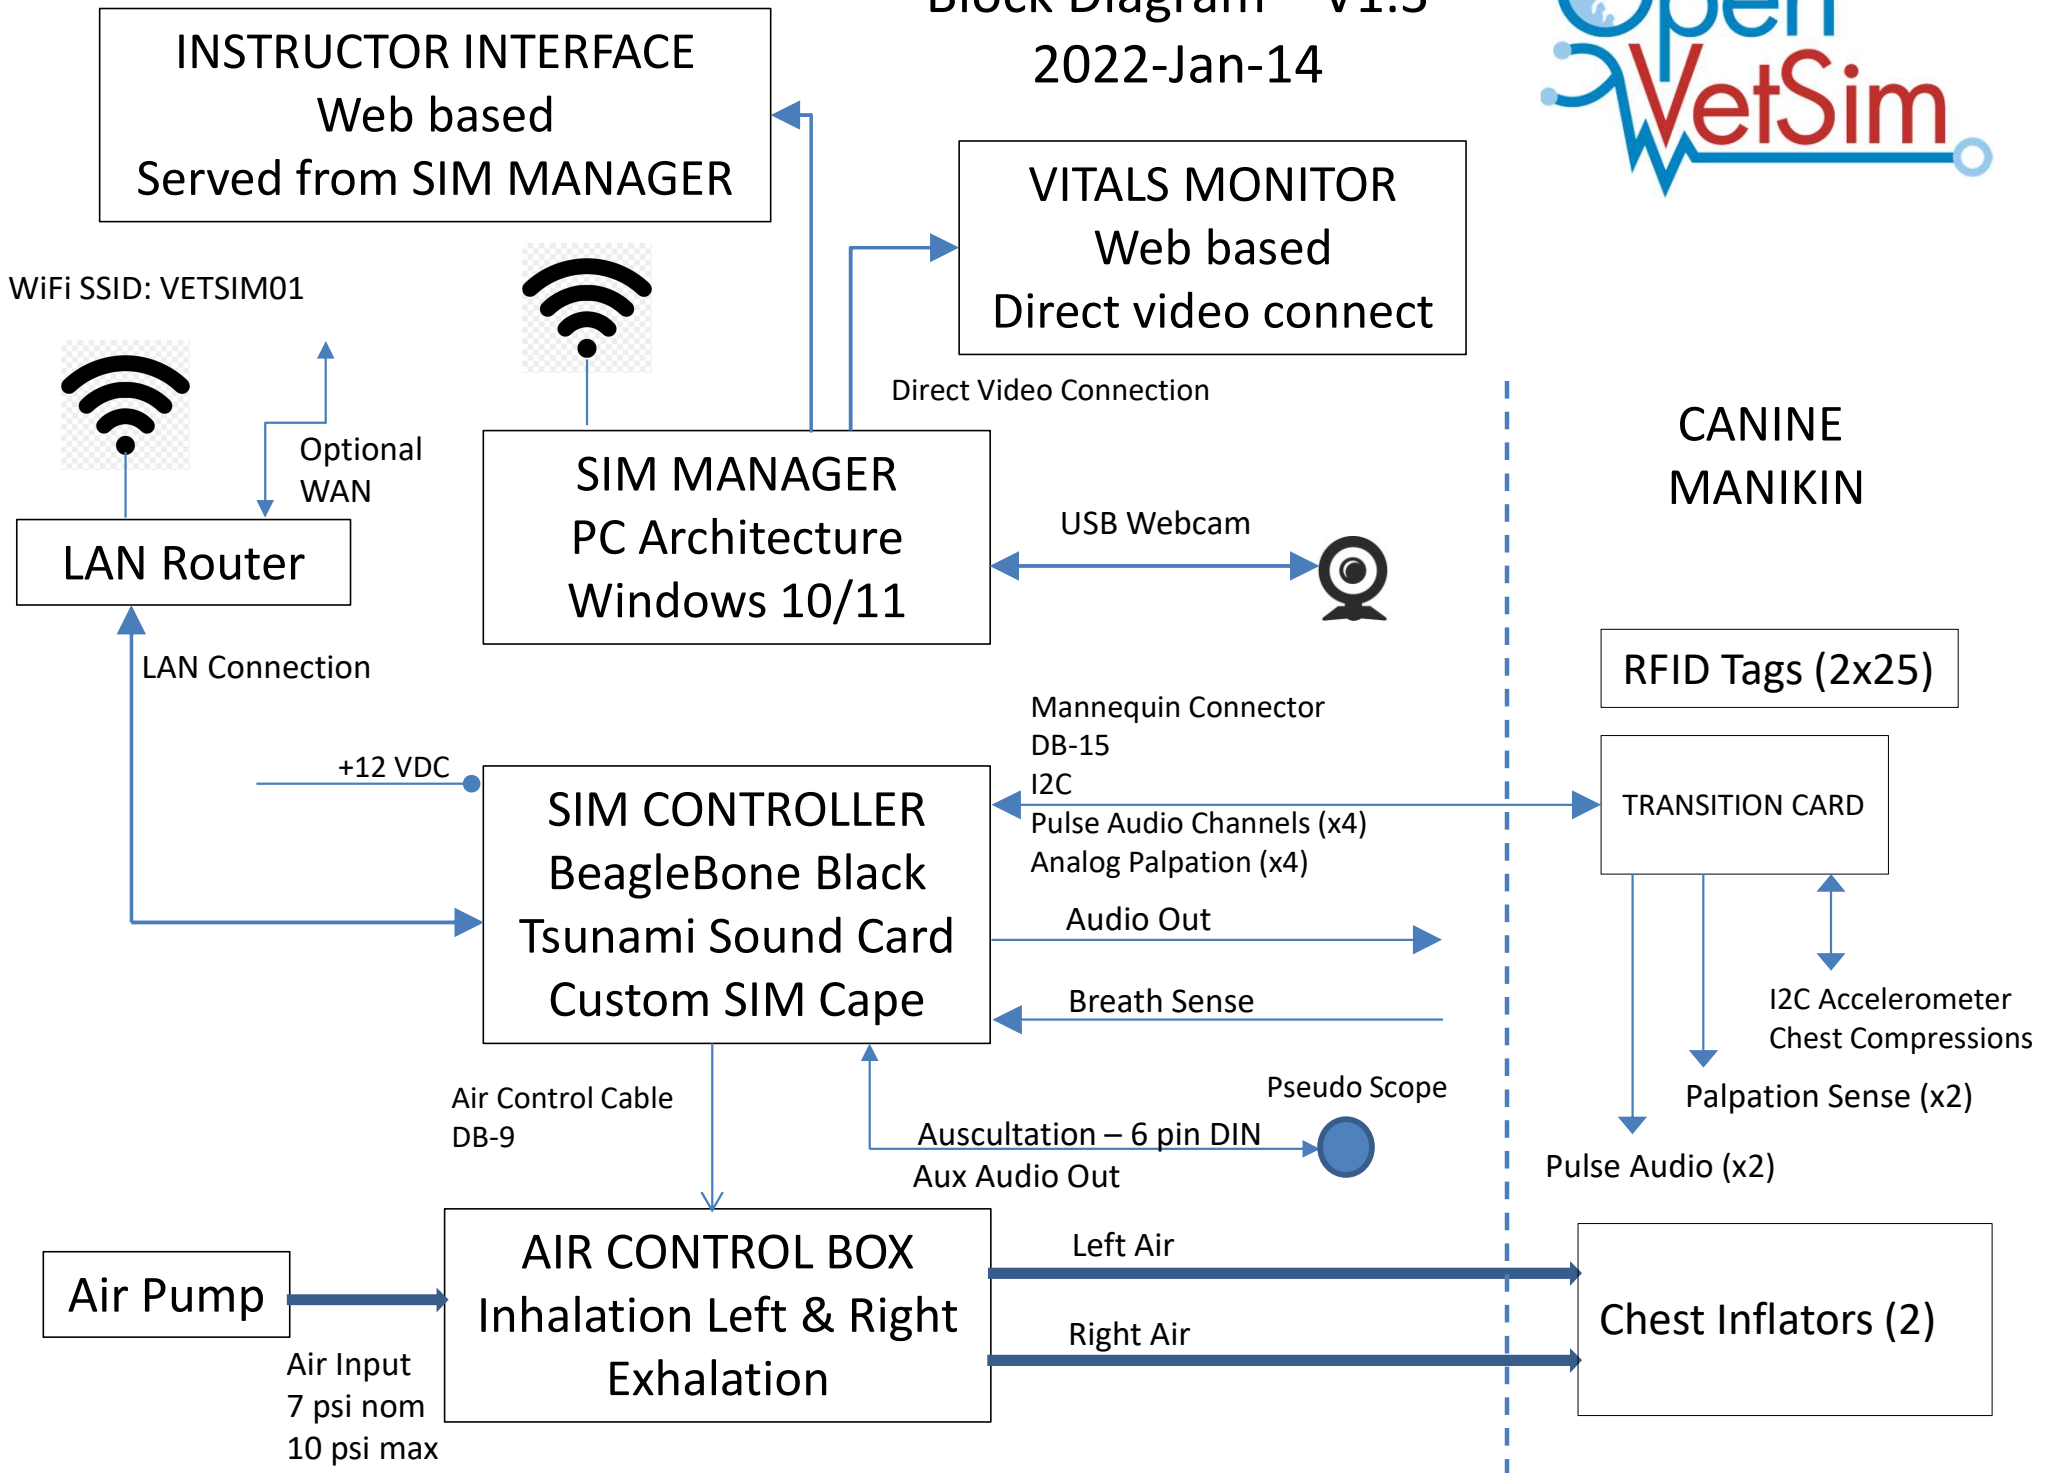

# Cape Expansion Board

# Tsunami Super WAV Trigger Sound Card