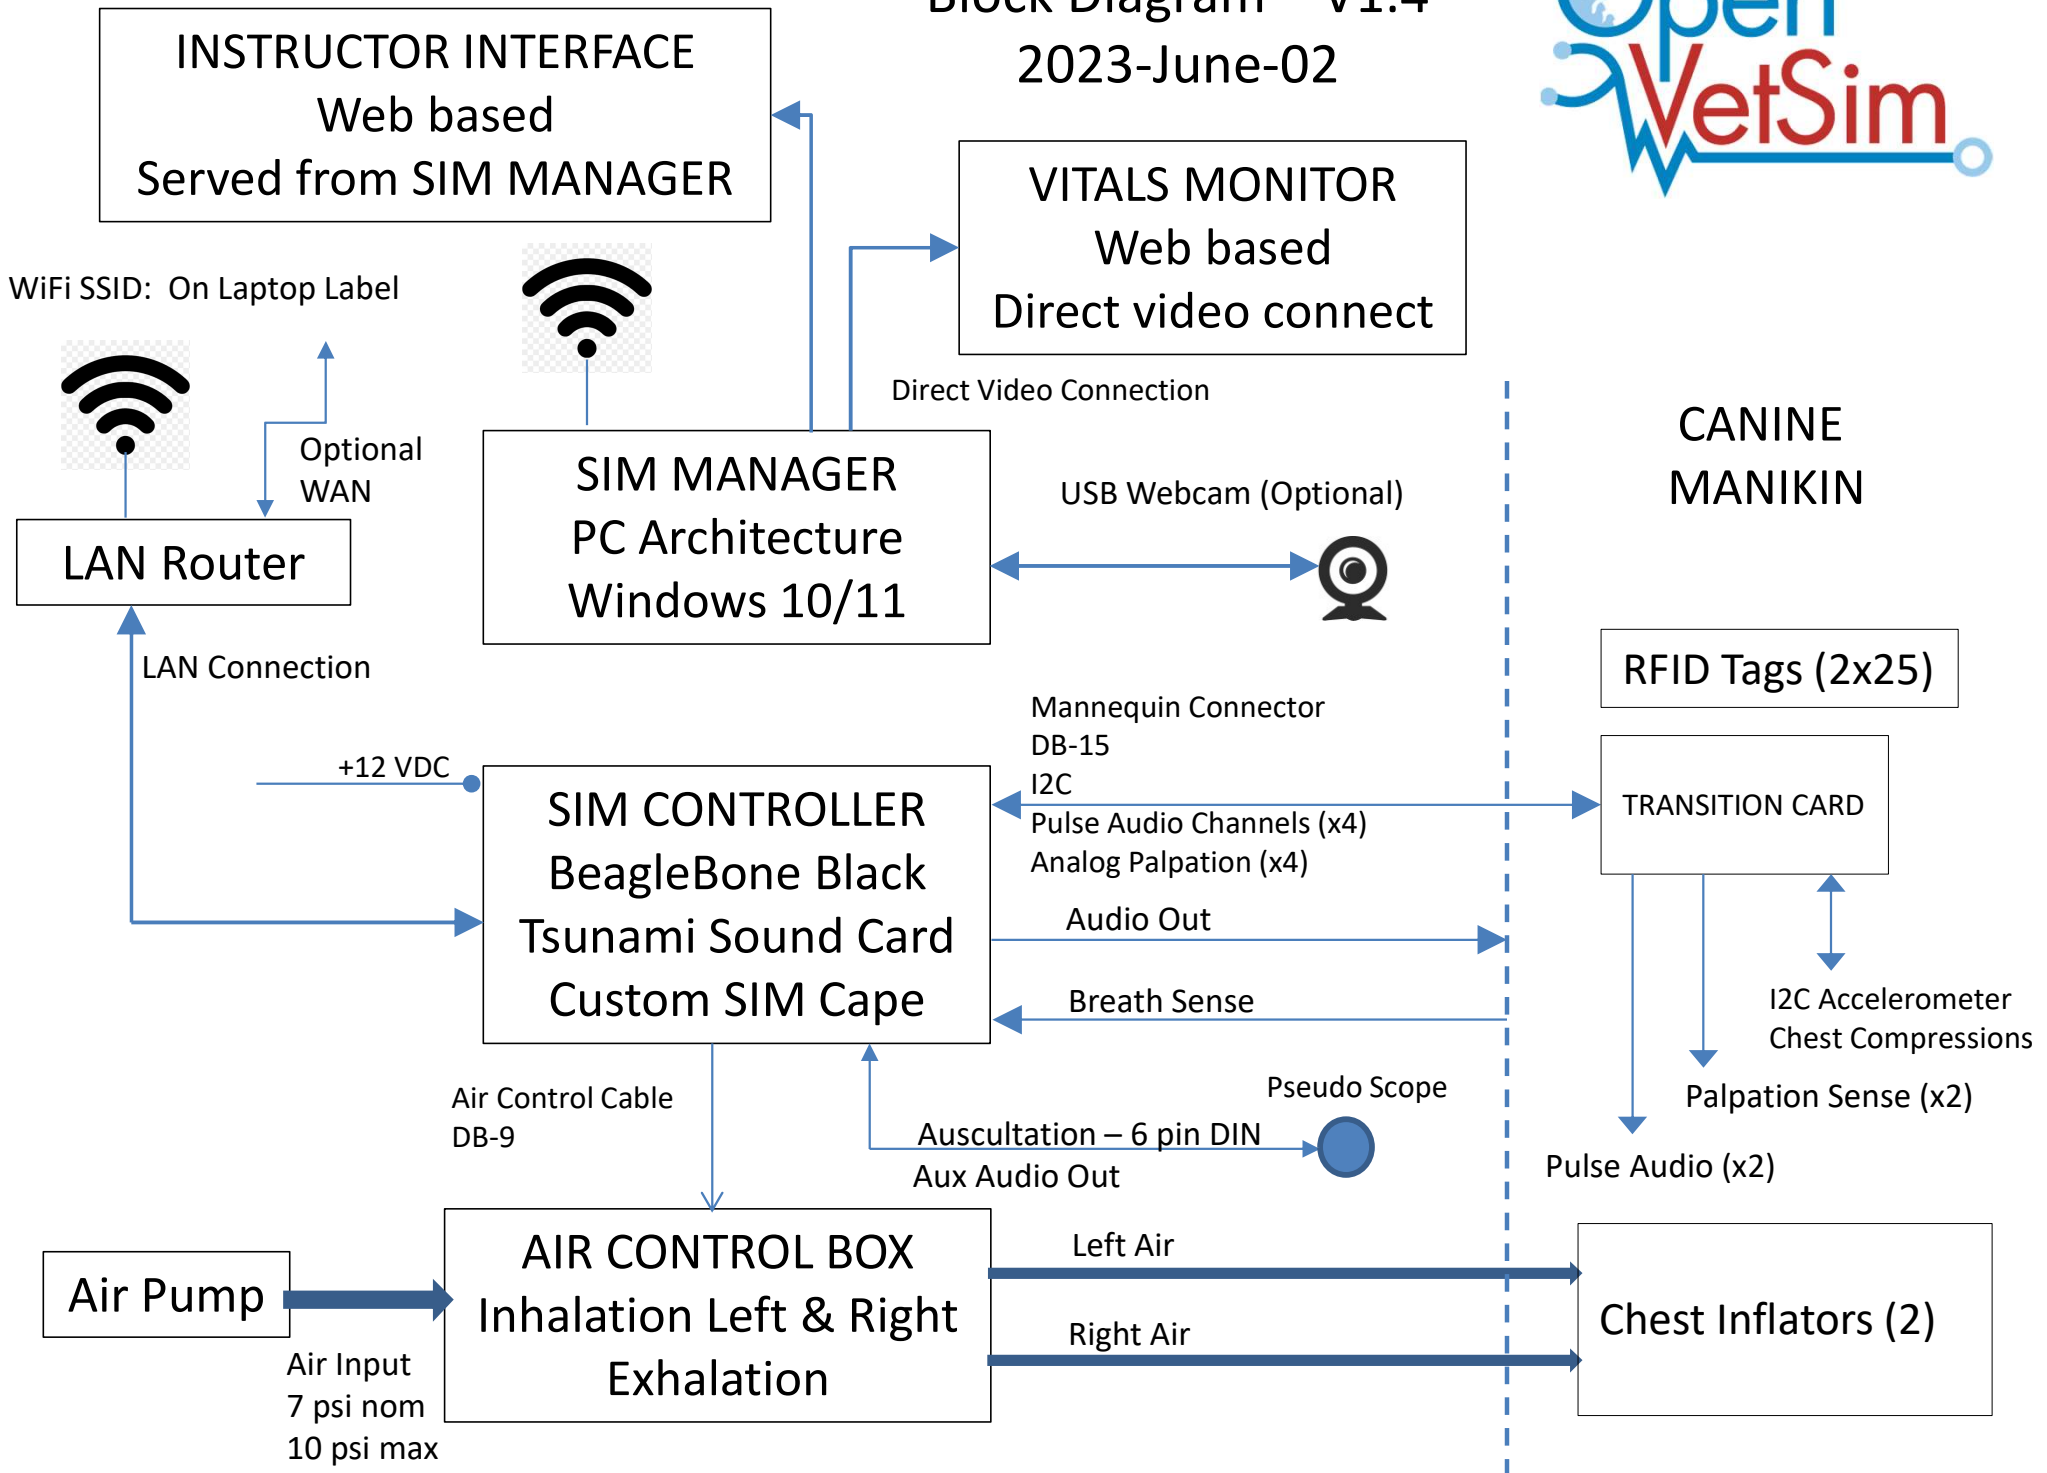

Block Diagram – V1.4

2023-June-02

Cape Expansion Board

Tsunami Super WAV Trigger Sound Card