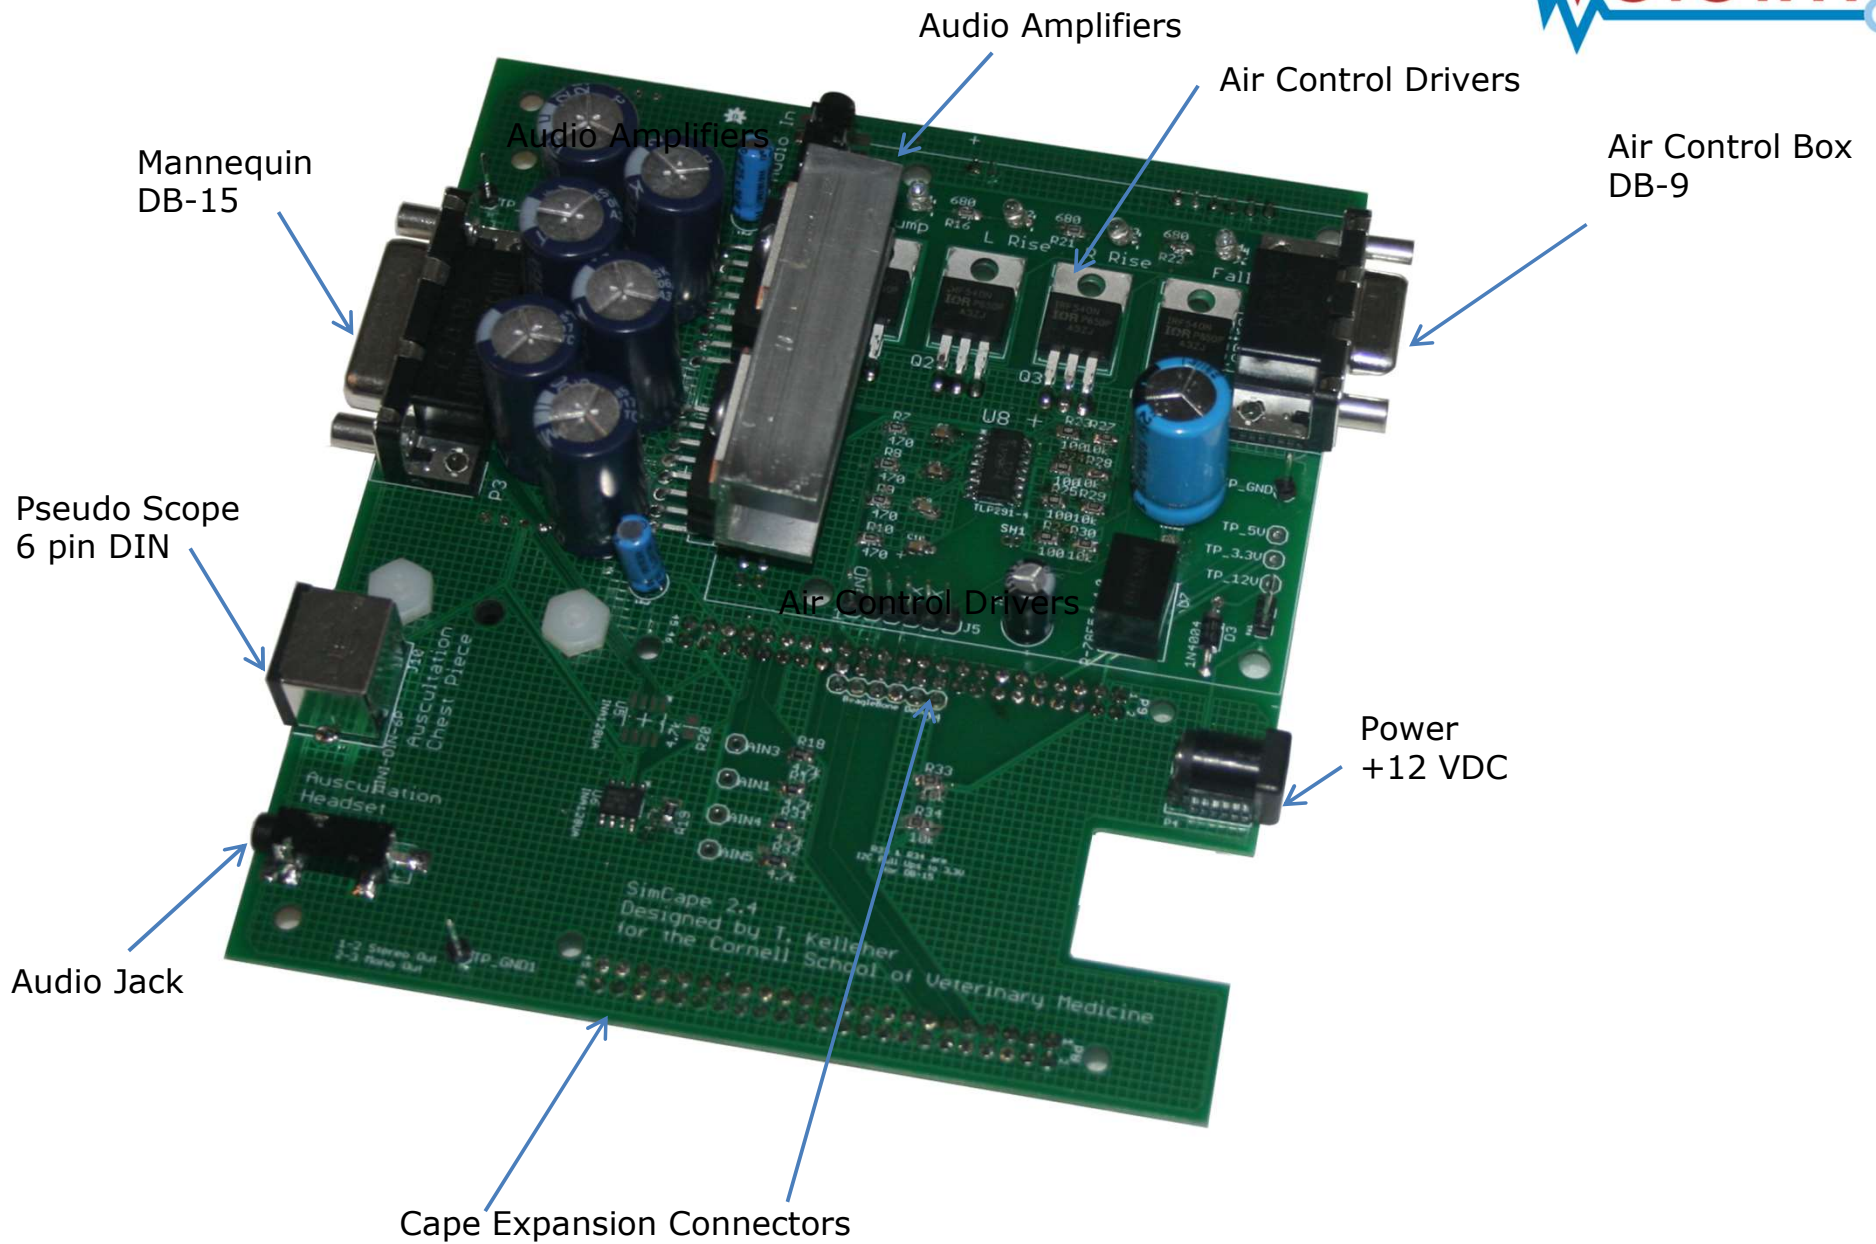

Block Diagram – V1.4

2023-June-02

Cape Expansion Board

Tsunami Super WAV Trigger Sound Card